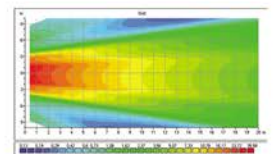

BULB	
12V 50W	0001.2063.000