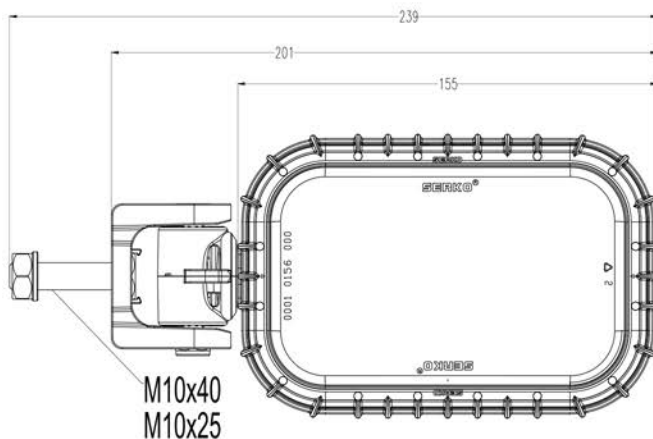

RC GT 150 WORKING LAMP SIDE CONNECTION

Features

- 2K Injection technology
- Esthetic and elegant design
- Universal usage for multi angle rotation
- Shock resistant design
- PC thermoplastic lens
- Silicon coating to lens
- Easy bulb change
- High illumination properties with optimum reflector design
- %100 tested before delivery
- Energy consumption ~50w
- 360-degree rotation design
- ~725 Lumen lighting values

PARTS	PARTS NAME	PARTS NO
	RC GT 150 WORKING LAMP SIDE CONNECTION	0001.3713.XXX
	RC GT 150 WORKING LAMP SIDE CONNECTION SS	0001.3713.XXX

BULB	
12V 50W	0001.2063.000