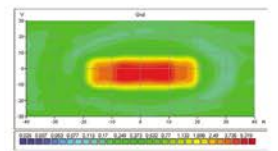

BULB	
12V 50W	0001.2063.000