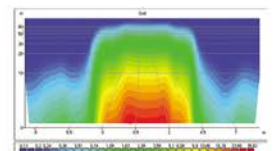

BULB	
12V 50W	0001.2063.000