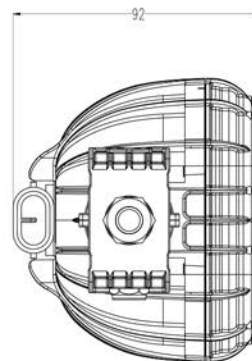

RC GT 150 WORKING LAMP SIDE CONNECTION

Features

- 2K Injection technology
- Esthetic and elegant design
- Universal usage for multi angle rotation
- Shock resistant design
- PC thermoplastic lens
- Silicon coating to lens
- Easy bulb change
- High illumination properties with optimum reflector design
- %100 tested before delivery
- Energy consumption ~50w
- 360-degree rotation design
- ~725 Lumen lighting values

PARTS	PARTS NAME	PARTS NO
	RC GT 150 WORKING LAMP SIDE CONNECTION	0001.3713.XXX
	RC GT 150 WORKING LAMP SIDE CONNECTION SS	0001.3713.XXX

BULB	
12V 50W	0001.2063.000